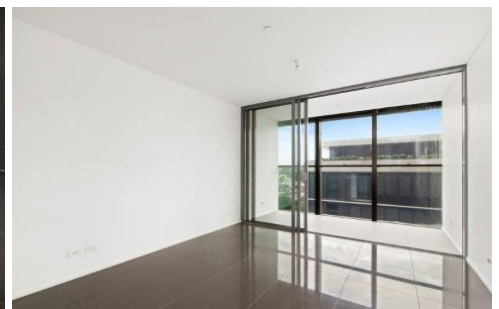

GUNNING

817/18 Park Lane CHIPPENDALE NSW

1  1 

One Bedroom brand new apartment with parking and a storage cage!

View : <https://www.gunningre.com.au/lease/nsw/sydney-city/chippendale/residential/apartment/5731081>

Located at Central Park Chippendale, "The Mark" is a fabulous smart building with advanced technologies, 24 hour concierge, modern and sustainable living plans,, fully equipped gymnasium, an elevated outdoor pool, large park and steps to the brand new shopping complex including fashion retail outlets, Woolworths, cafes and eateries.

A stroll to Central station, buses and UniversitiesThe Mark is the ultimate lifestyle precinct.

- The apartment has
- Ducted air conditioning
 - Loggia for indoor/outdoor living
 - Fridge and washer/dryer included