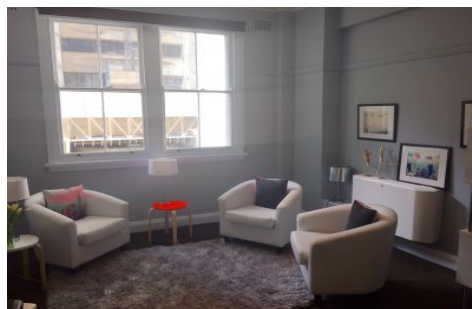

GUNNING

Level 3/303/147 King Street Sydney NSW

SMALL SUITE IN THE HEART OF THE CBD

Gunning Real Estate is pleased to offer for lease this commercial Suite located in the 'heart of the the city center'. 147 King Street, Sydney is located moments from Pitt Street Mall, Martin Place Station and Circular Quay.

This property would suit a **LARGE RANGE OF TENANTS** such as Psychologist, Consultants, IT, lawyers, accountants, etc...

FEATURES:

- 24 sqm approx.
- Bright
- Facing King street
- Lift access

Building Size : 24 sqm
Land Size : 24 sqm
View : <https://www.gunningre.com.au/lease/nsw/sydney-city/sydney/commercial/offices/5731142>