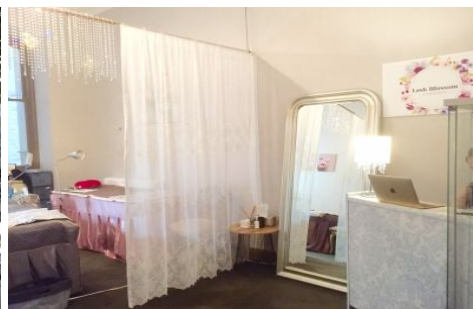

GUNNING

Level 1/109/147 King Street Sydney NSW

FEATURES:

- 25 sqm approx. on Level 1
- Secure and Quite facing back
- Carpeted floors
- Lift access
- Natural light

Building Size : 25 sqm

Land Size : 25 sqm

View : <https://www.gunningre.com.au/lease/nsw/sydney-city/sydney/commercial/offices/5731211>

This property is currently fitted out a a Massage center. It would suit a **LARGE RANGE OF TENANTS** such a lawyers, accountants, travel agents, IT, massage, etc...

Located in the 'heart of the the city center'. 147 King Street, Sydney is located moments from Pitt Street Mall, Martin Place Station and Circular Quay.

For more information or to arrange a time to inspect the property please contact the agent:

<https://www.gunningre.com.au>
Just another WordPress site