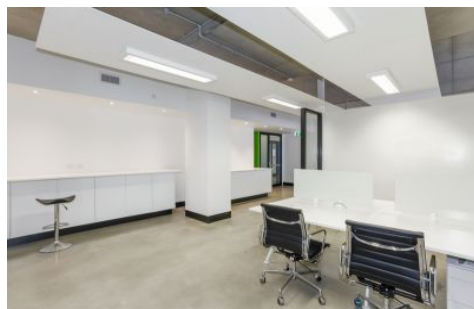

GUNNING

1.19/100 Collins Street Alexandria NSW

Creative Suite in sought after Building with End-of-trip facilities

This creative suite is located in 'Collins On Bourke' - one of the most sought after creative spaces in Sydney. Located in the heart of Alexandria with some of the most modern and high tech facilities available, this is an opportunity not to be missed!

The Suite:

- 57m2 creative Office/Studio
- Polished concrete floors and exposed ceiling
- Great natural light and floor to ceiling glass
- Including new Fitout and Furniture package (worth $25k)

The Building:

- Common kitchen, breakout areas, bike rack, toilet

Building Size : 57 sqm

View

: <https://www.gunningre.com.au/sale/nsw/eastern-suburbs/alexandria/commercial/offices/5731357>