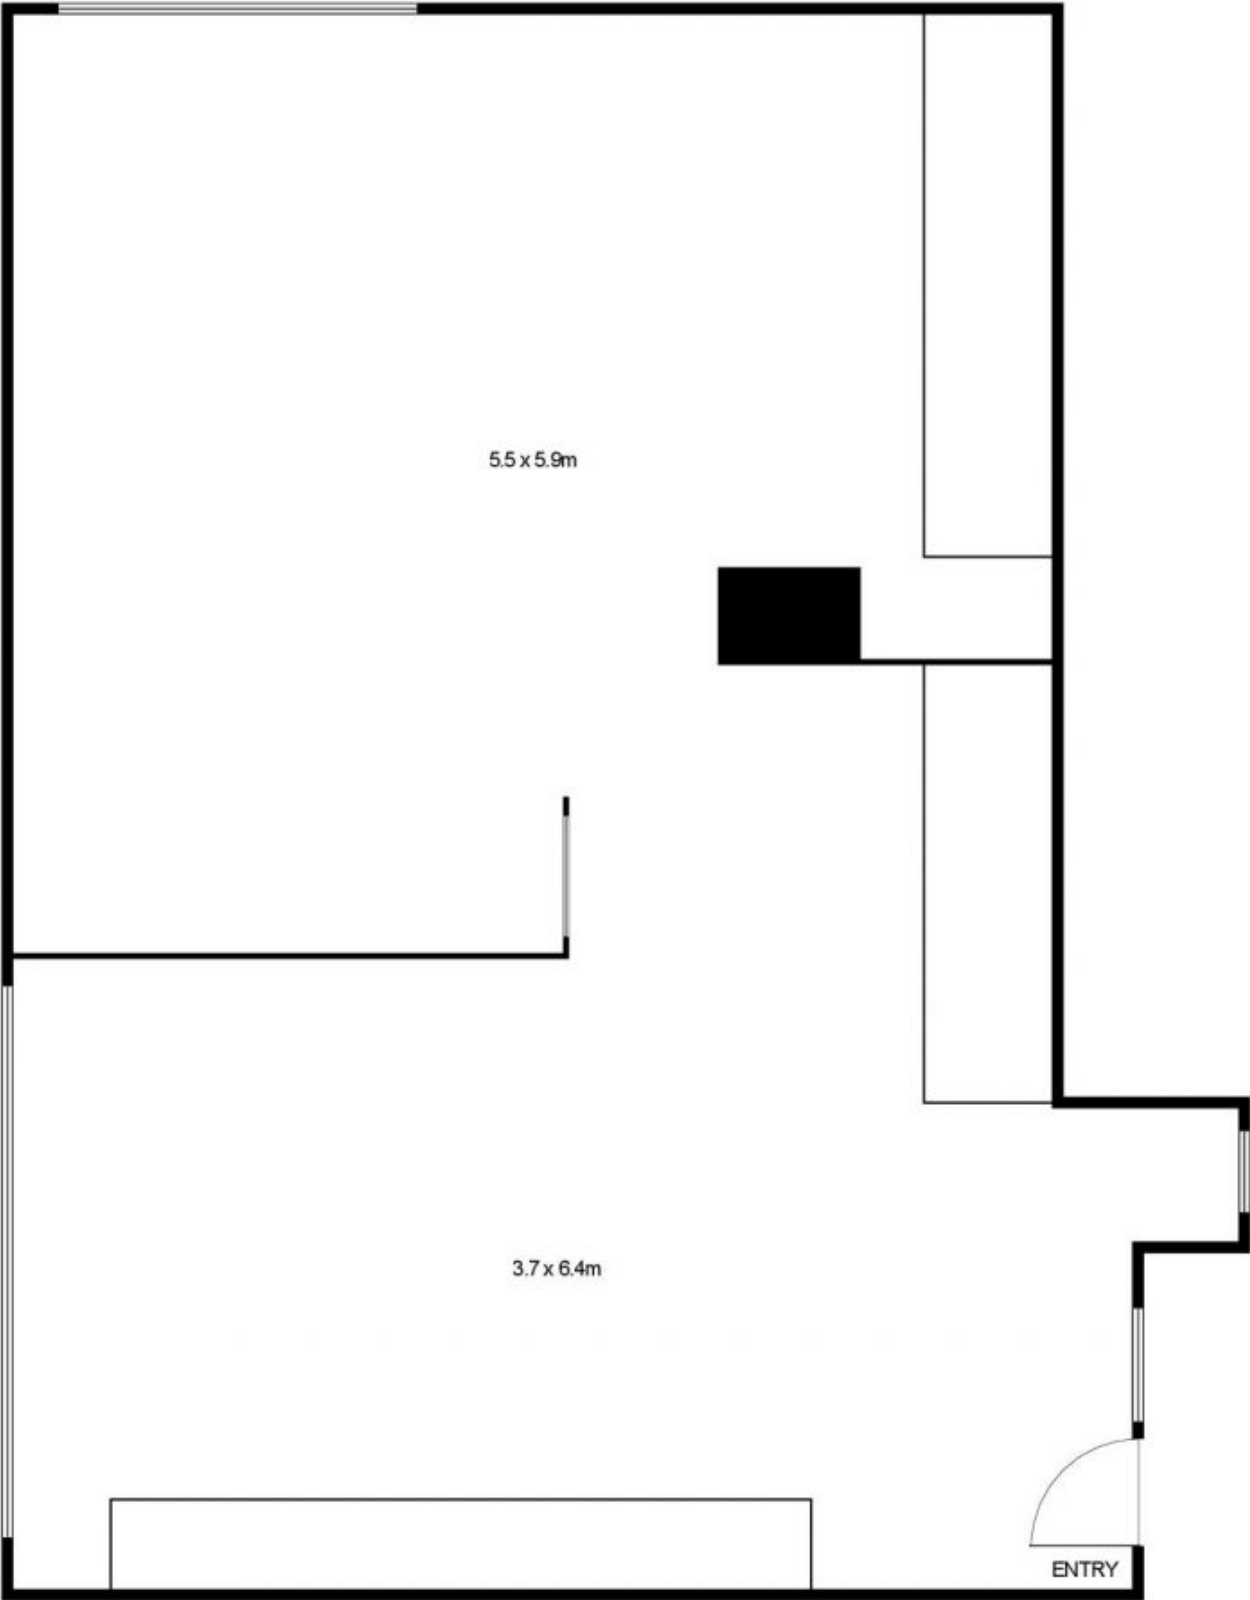

The Suite:

- 57m2 creative Office/Studio
- Polished concrete floors and exposed ceiling
- Great natural light and floor to ceiling glass
- Including new Fitout and Furniture package (worth \$25k)

The Building:

- Common kitchen, breakout areas, bike rack, toilet

Building Size : 57 sqm

View

: <https://www.gunningre.com.au/sale/nsw/eastern-suburbs/alexandria/commercial/offices/5731357>

**Suite 119, 90 - 96 Bourke Road,
ALEXANDRIA**

GUNNING

NORTH

This floor plan is intended as a guide only. Layout dimension are approximate only. No representation or warranties of any nature whatsoever are given or intended. Any person using this information should rely on their own enquiries.