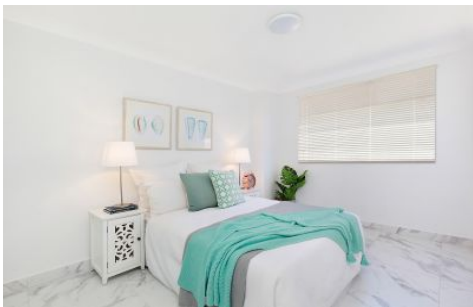

GUNNING

4/460 Elizabeth Street Surry Hills NSW

2 2 1

Gunning Real Estate are pleased to present this newly renovated unit located just a stones throw away from Central Station

View : <https://www.gunningre.com.au/lease/nsw/eastern-suburbs/surry-hills/residential/unit/5731431>

This unit has undergone an extensive make over with new floors, Light filled kitchen, bathrooms, bedrooms and study. Located only a short distance from Central Train Station and bus stops, the unit is in a prime area surrounded by a local cafes, restaurants, bars and shops.

Close to:
Central Station
Central Bus Station
Prince Alfred Park
Prince Alfred Pool
Cafes, Bars, Restaurants

<https://www.gunningre.com.au>
Just another WordPress site