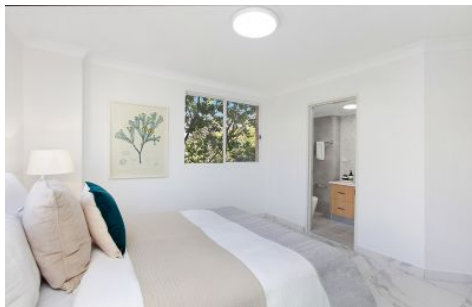

GUNNING

4/460 Elizabeth Street Surry Hills NSW

2 2 1

Gunning Real Estate are pleased to present this newly renovated unit located just a stones throw away from Central Station

View : <https://www.gunningre.com.au/lease/nsw/eastern-suburbs/surry-hills/residential/unit/5731431>

This unit has undergone an extensive make over with new floors, Light filled kitchen, bathrooms, bedrooms and study. Located only a short distance from Central Train Station and bus stops, the unit is in a prime area surrounded by a local cafes, restaurants, bars and shops.

Close to:
Central Station
Central Bus Station
Prince Alfred Park
Prince Alfred Pool
Cafes, Bars, Restaurants

<https://www.gunningre.com.au>
Just another WordPress site