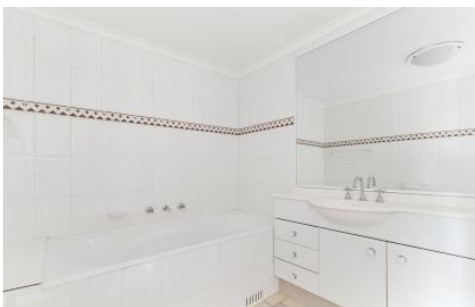

GUNNING

47/2 Wattle Crescent Pyrmont NSW

2  2  1 

Beautiful two bedroom apartment in great security building. Spacious living room/ dining room, stunning open plan kitchen with stainless steel appliances.

View : <https://www.gunningre.com.au/lease/nsw/sydney-city/pyrmont/residential/apartment/5731556>

Two stylish bathrooms, main bedroom with en-suite, large bedrooms both with built-ins. Fantastic floating floor throughout, internal laundry with dryer. Quality fixtures and fittings throughout.