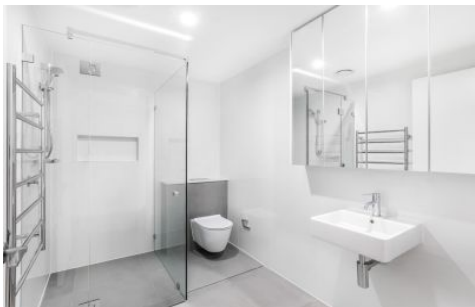

GUNNING

301/510 Kingsway Miranda NSW

1 1 1

Situated in the heart of Miranda, Highview Central presents a truly desirable lifestyle and is conveniently located minutes from Westfield Miranda, Cronulla Beaches, schools and transport.

View : <https://www.gunningre.com.au/lease/nsw/sutherland/miranda/residential/apartment/5731607>

Key feature:

- Spacious & light-filled open plan living flows
- Kitchen appointed with Caesarstone bench tops & quality SMEG appliances
- Spacious bedroom with built-in wardrobe offers access to balcony
- Luxurious bathroom features semi-frameless shower and heated towel rails
- Convenience of your own internal laundry, lift access and video intercom
- Secure basement car space, 2 x storages & ducted air-con throughout