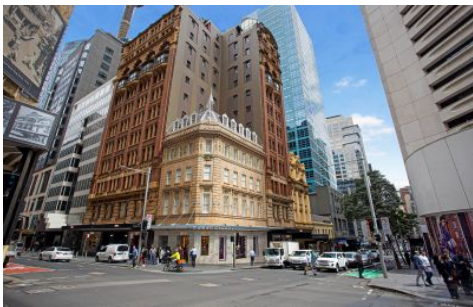

## 508/147 King Street Sydney NSW

Gunning Real Estate is pleased to offer for lease this commercial suite located in the heart of the the city center. 147 King Street is located moments from Pitt Street Mall, Wynard Station and Circular Quay.

The property presents a great opportunity occupy a commercial space right in the heart of the CBD.

This property would suit a large range of tenants such a lawyers, accountants, travel agents, IT, tailors, etc..

Features include:

- 25 sqm approx.
- Bright
- Facing King street
- Carpeted floors

**Price** : OR SALE  
**Building Size** : 25 sqm  
**Land Size** : 25 sqm  
**View** : <https://www.gunningre.com.au/lease/nsw/sydney-city/sydney/commercial/offices/7561504>